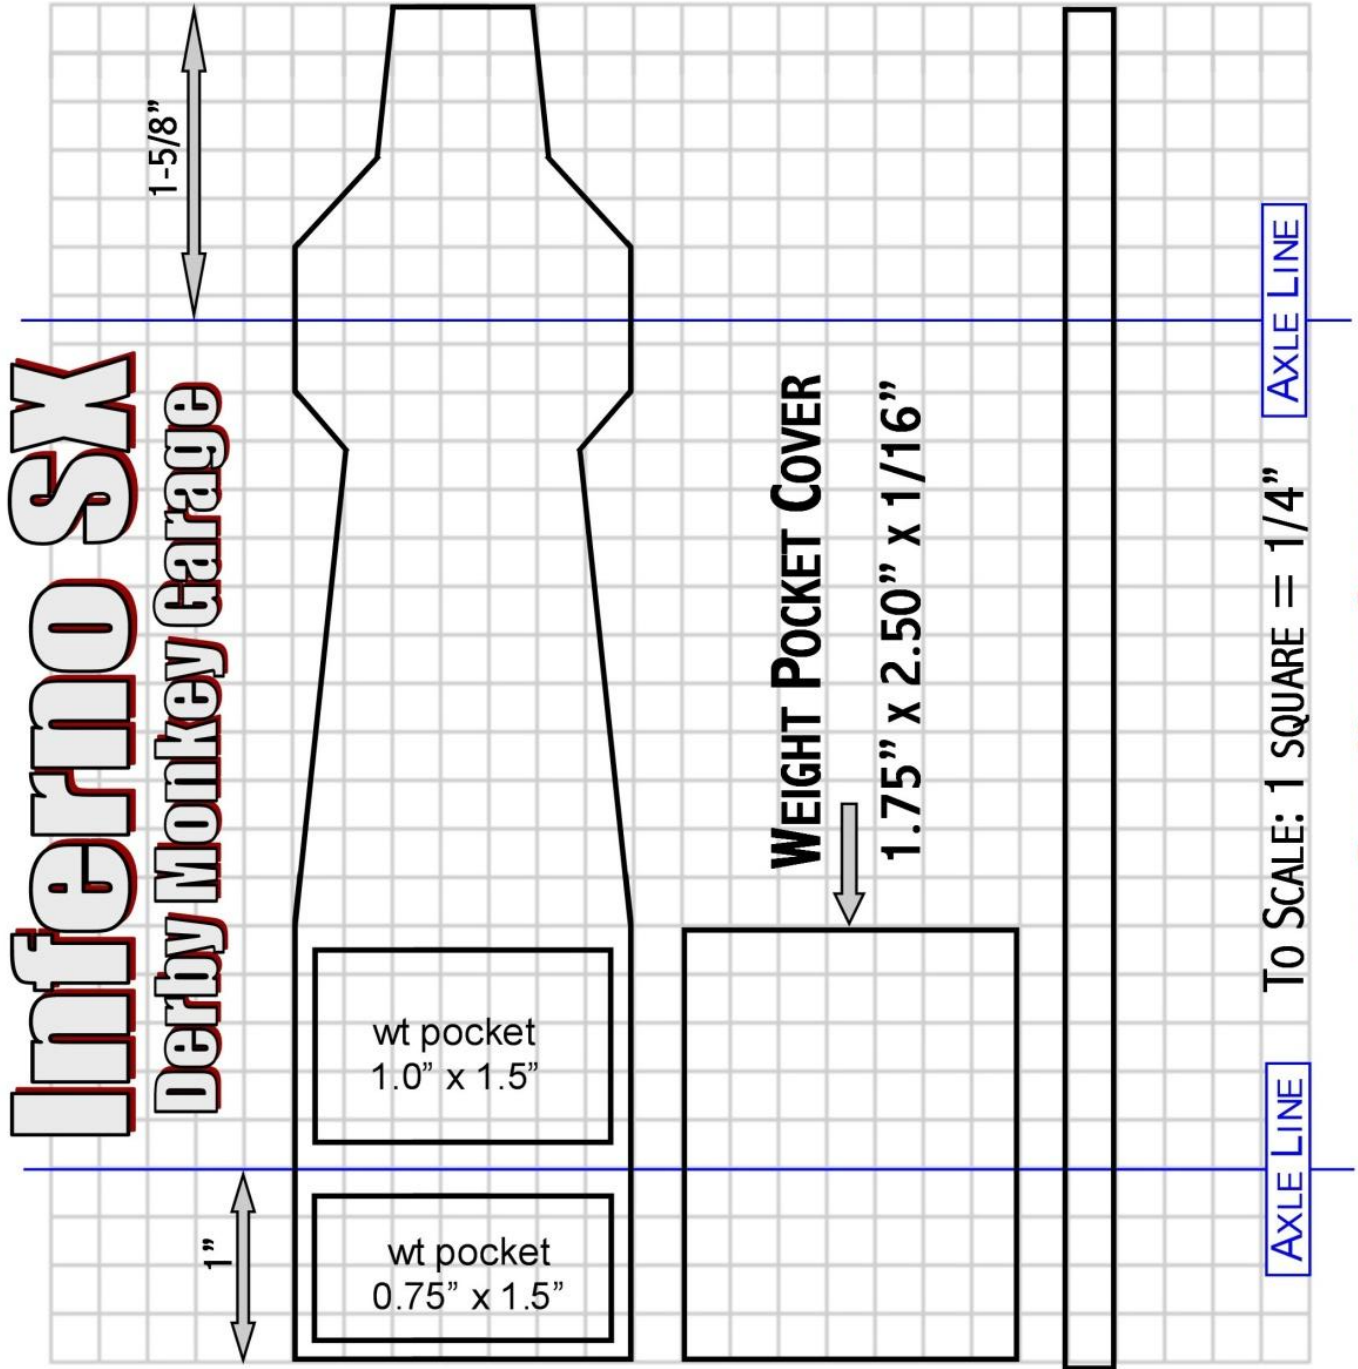

RECOMMENDED ACCESSORIES:

Custom Parts – [CLICK HERE](#) Monkey Dust Premium Graphite – [CLICK HERE](#) Pinewood Derby Wheels – [CLICK HERE](#)
Cool Decals – [CLICK HERE](#) Testors One-Coat Spray Paint – [CLICK HERE](#) Pro Axle Guide – [CLICK HERE](#)