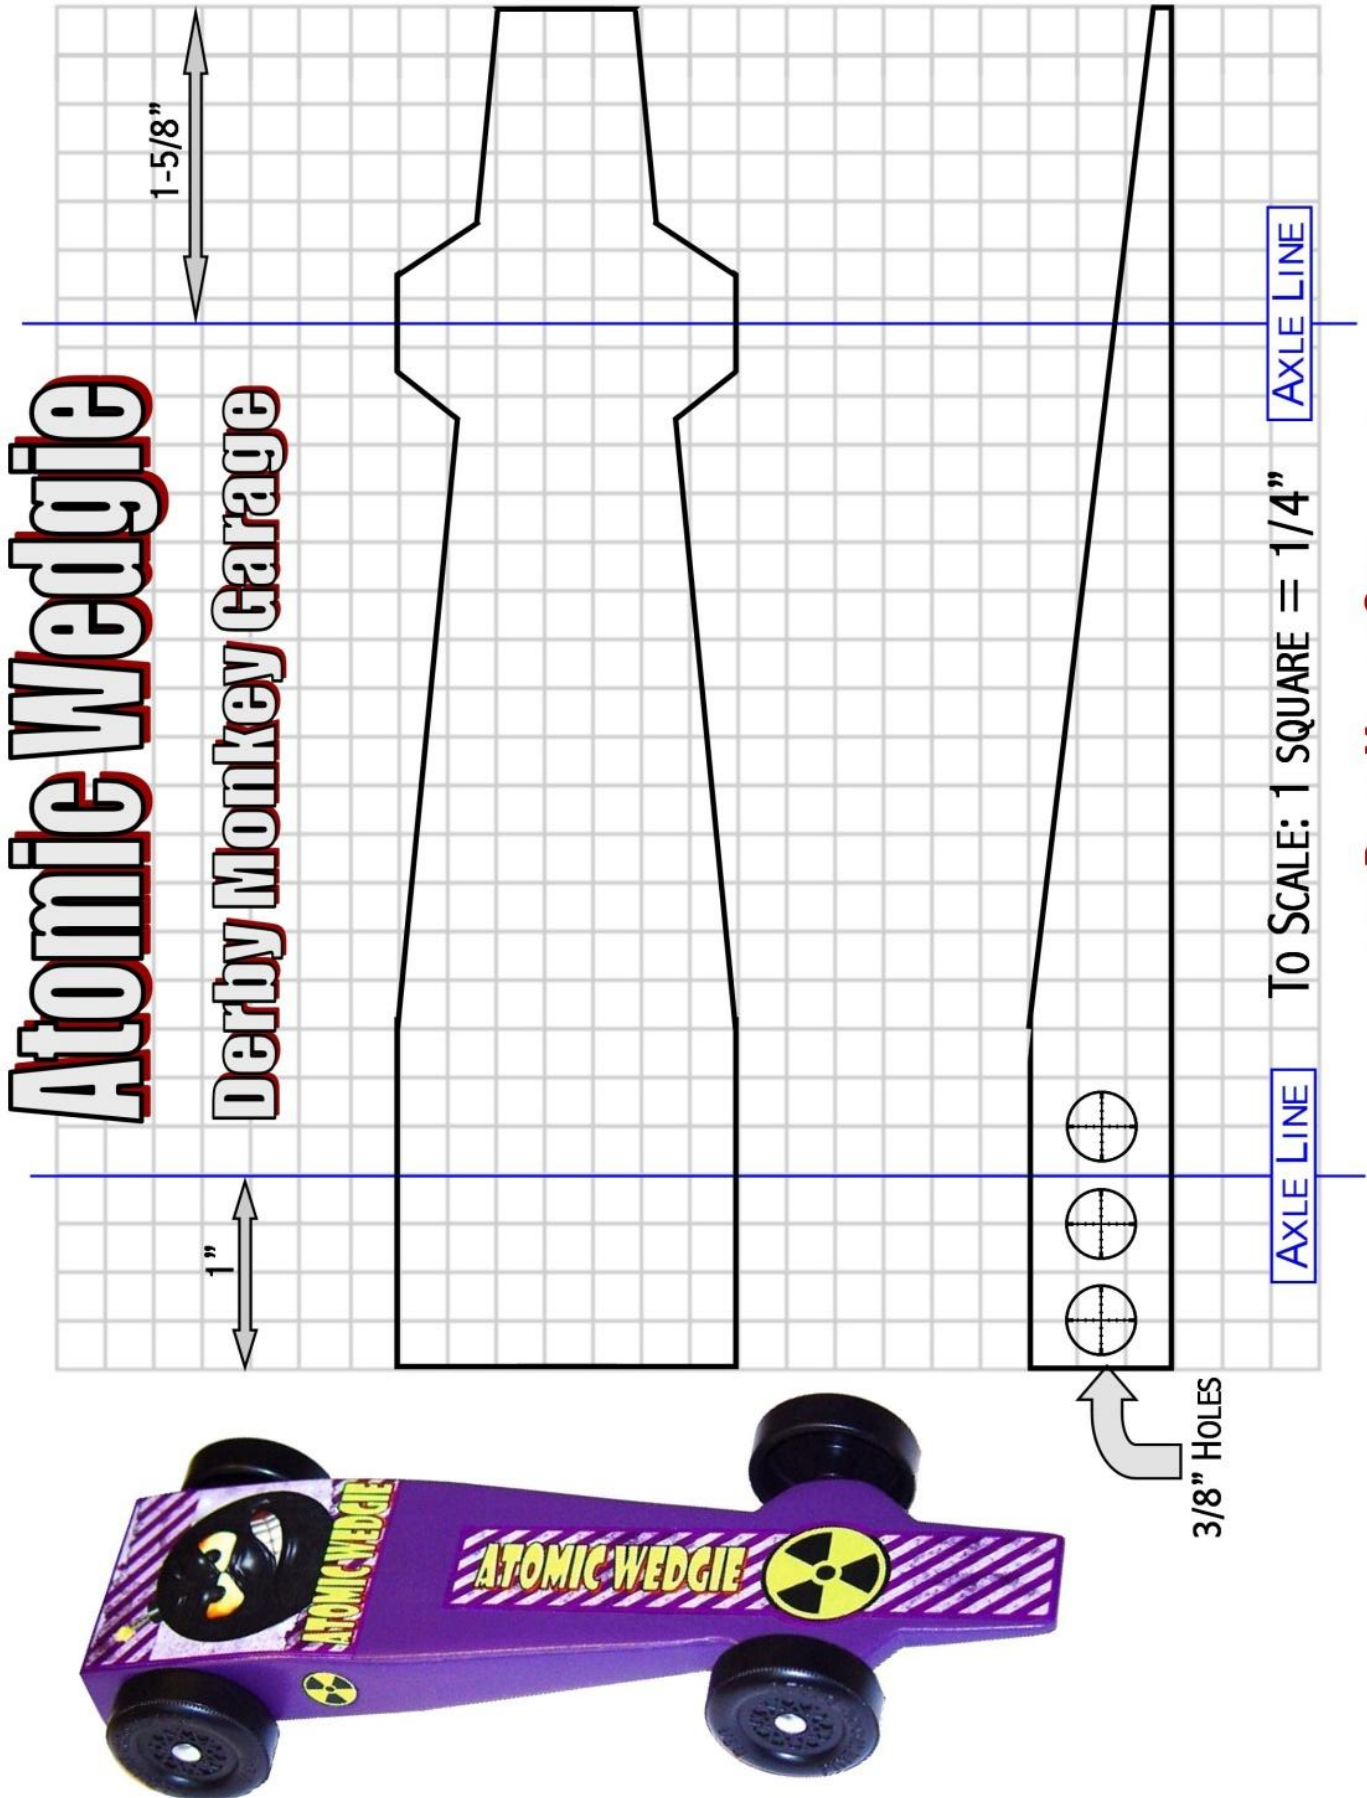

RECOMMENDED ACCESSORIES:

Atomic Wedgie Decals – [CLICK HERE](#)

Lead Wire for weight – [CLICK HERE](#)

Monkey Dust Premium Graphite – [CLICK HERE](#)

Pinewood Derby Wheels – [CLICK HERE](#)

Testors One-Coat Spray Paint – [CLICK HERE](#)

Tungsten Cylinders for weight – [CLICK HERE](#)

WWW.DERBYMONKEYGARAGE.COM

All works in these plans including text and graphics are sole property of Derby Monkey Garage. Reproduction and/or redistribution are prohibited.