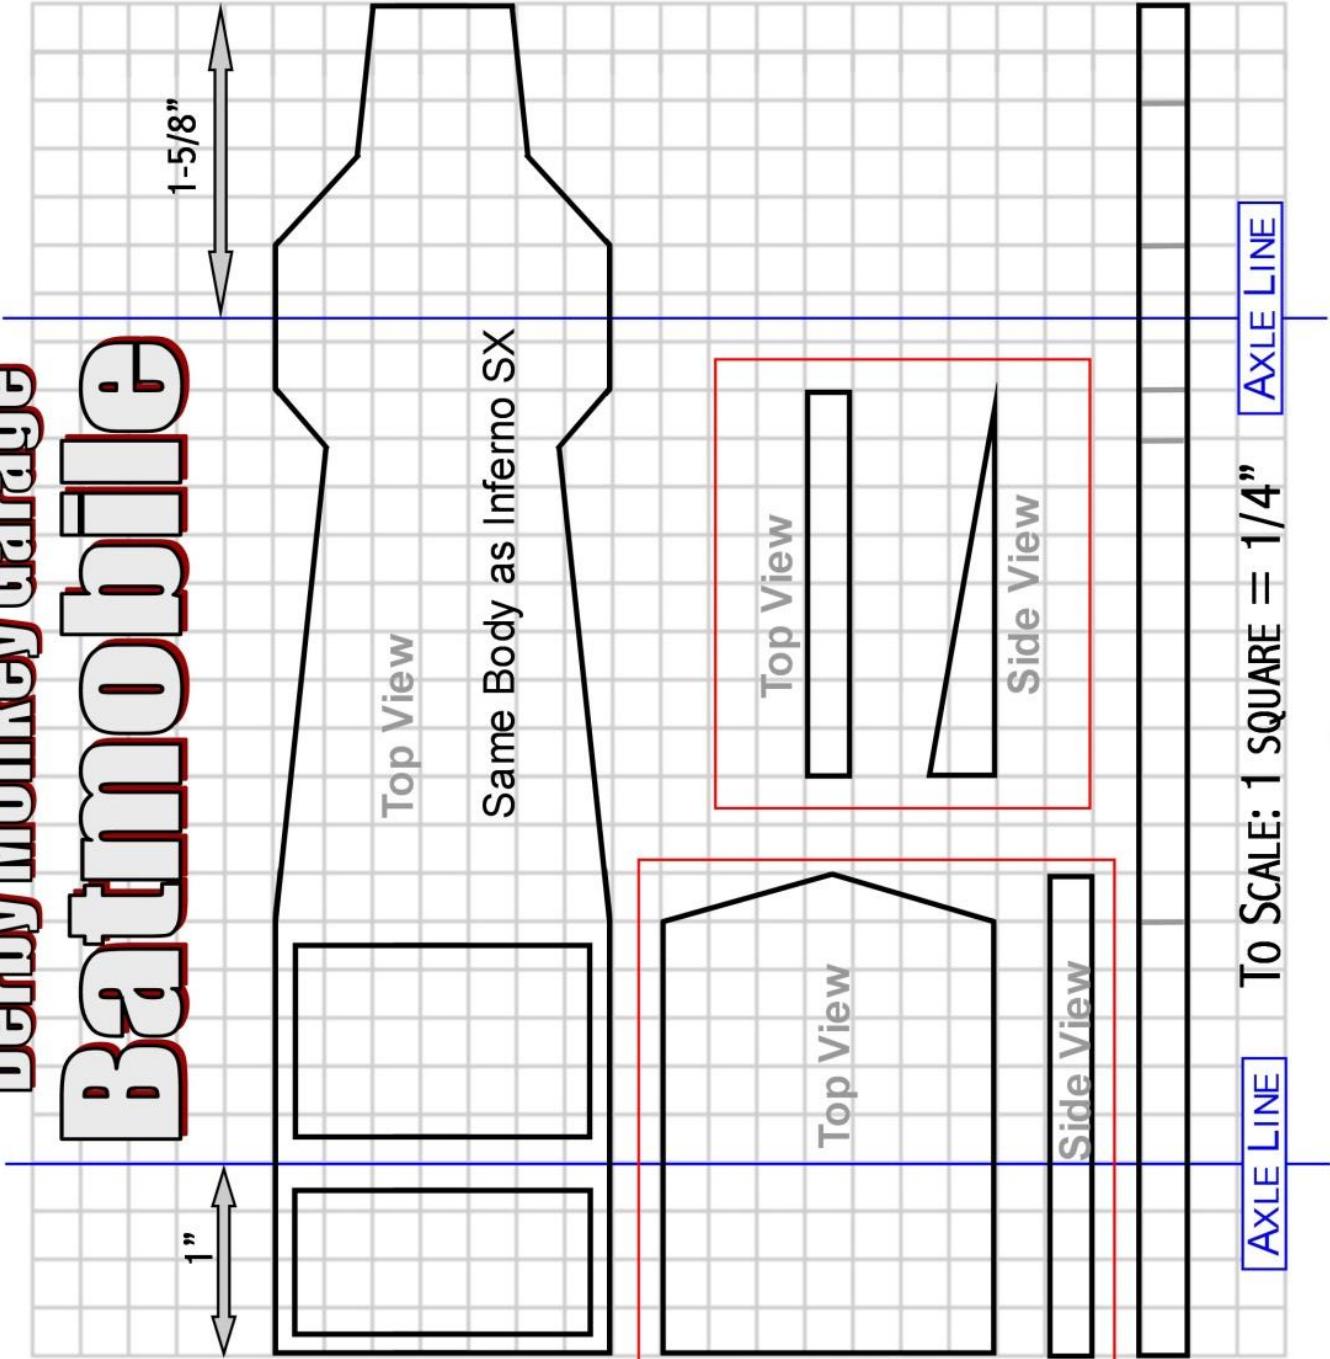

Derby Monkey Garage Batmobile

RECOMMENDED ACCESSORIES:

- Axle Puller – [CLICK HERE](#)
- Tungsten Cubes for weight – [CLICK HERE](#)
- Monkey Dust Premium Graphite – [CLICK HERE](#)

- Pinewood Derby Wheels – [CLIC HERE](#)
- Testors One-Coat Spray Paint – [CLICK HERE](#)
- Wheel Gap & Clearance Gauge – [CLICK HERE](#)

WWW.DERBYMONKEYGARAGE.COM

All works in these plans including text and graphics are sole property of Derby Monkey Garage. Reproduction and/or redistribution are prohibited.