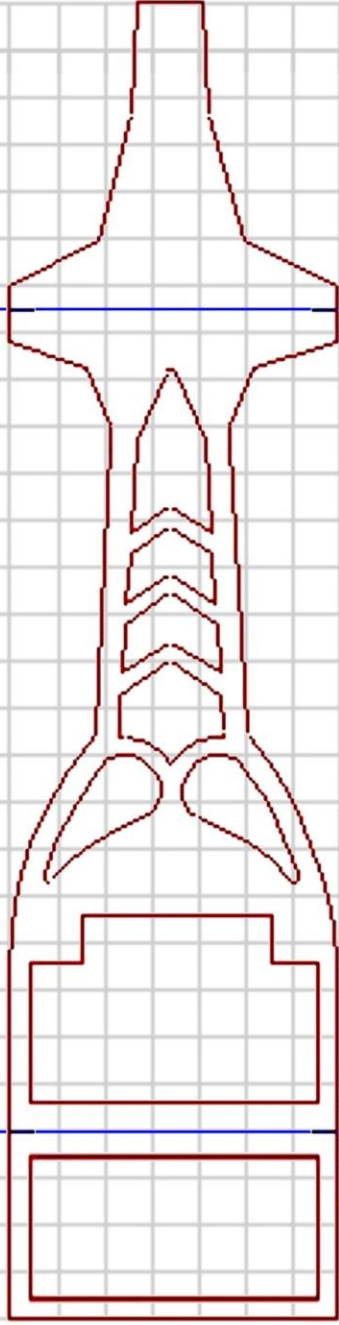

STARFIGHTER

Derby Monkey Garage

1"

1-5/8"

WEIGHT POCKET COVER

AXLE LINE

TO SCALE: 1 SQUARE = 1/4"

AXLE LINE