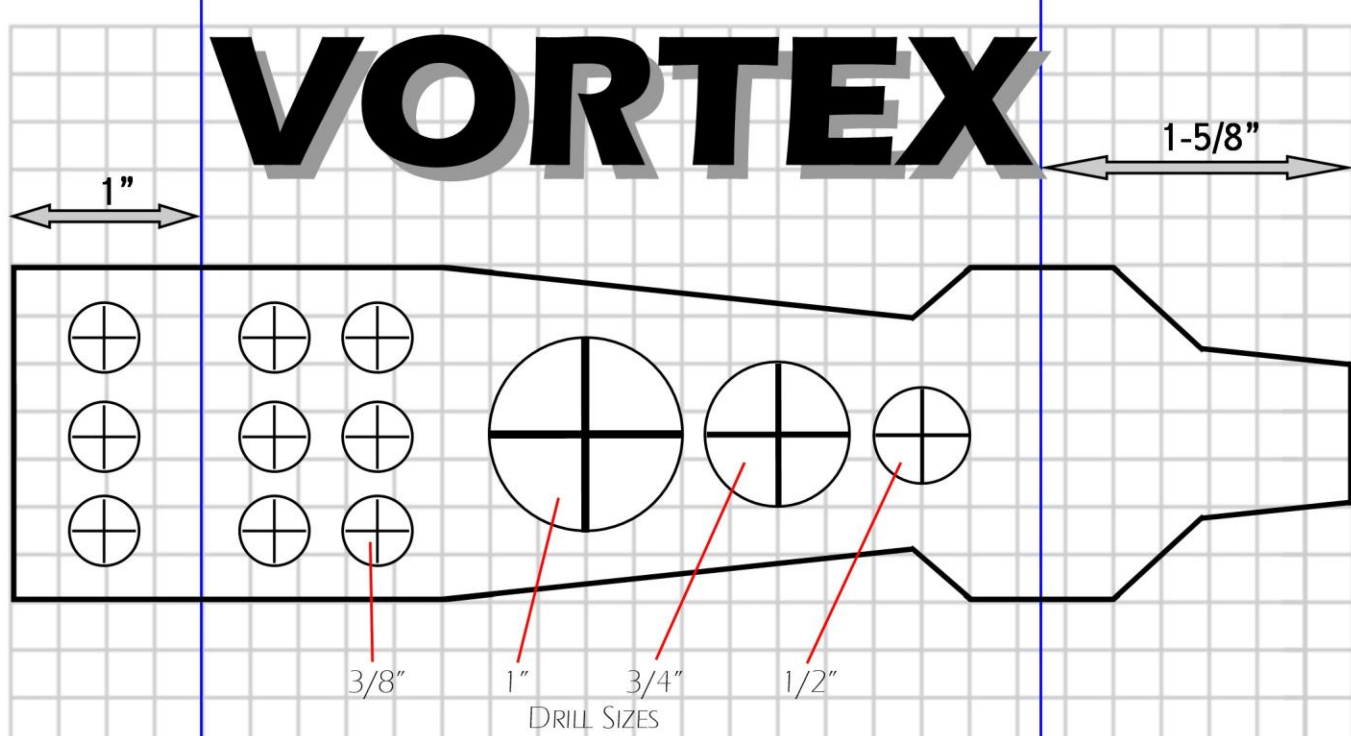

VORTEX

3/8" DIA 1/2OZ TUNGSTEN CYLINDERS
SHOULD BE USED FOR WEIGHT

DERBY MONKEY

AXLE LINE

TO SCALE: 1 SQUARE = 1/4"

AXLE LINE

www.DerbyMonkey.com